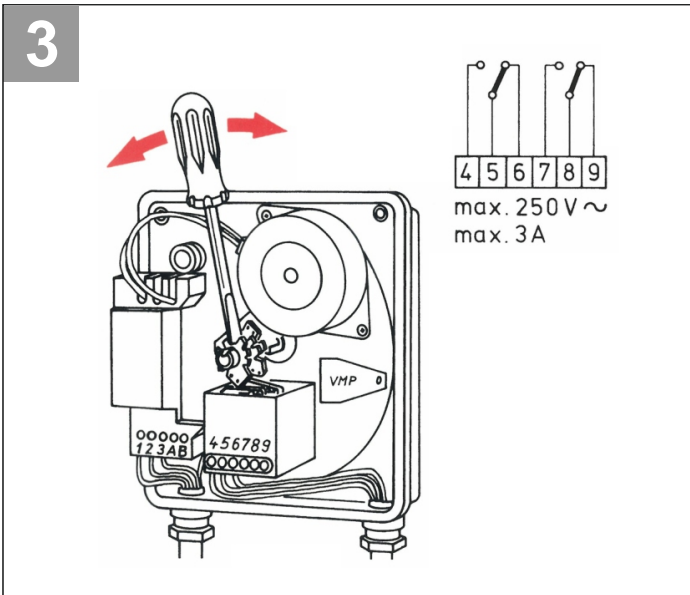

2

1

3

4 5 6 7 8 9
max. 250 V ~
max. 3 A

resideo

Centra VMS2

WEEE Directive 2012/19/EU
The product (and contained batteries) should not be disposed of with other household waste. Check for the nearest authorized collection centers or authorized recyclers. The correct disposal of end-of-life equipment will help prevent potential negative consequences for the environment and human health.