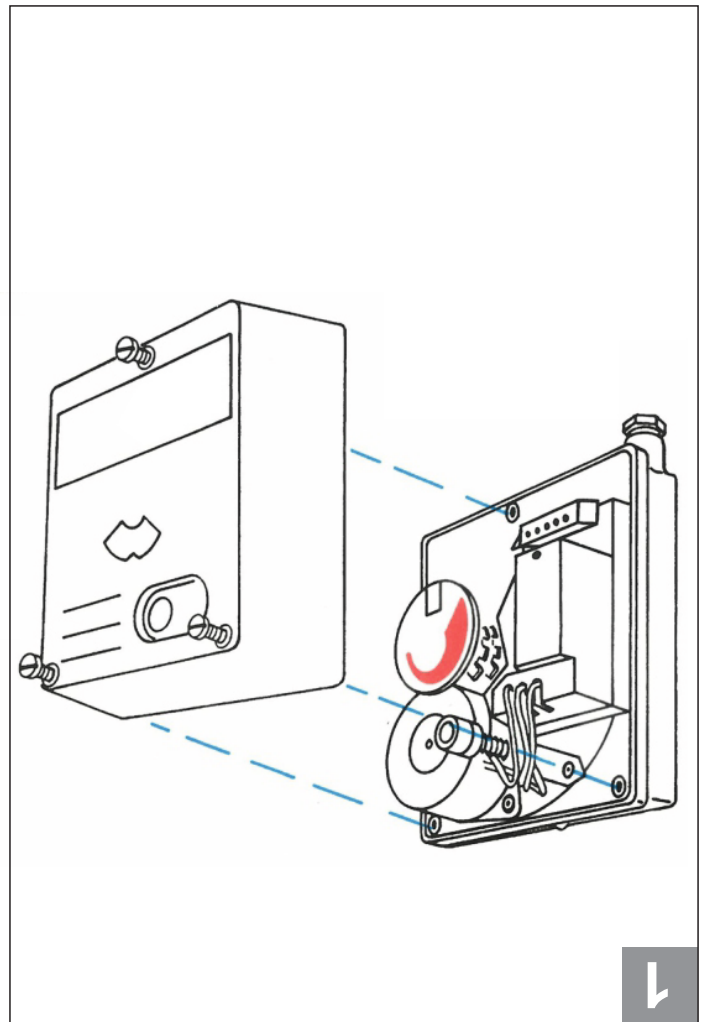

2

1

3

4 5 6 7 8 9
max. 250 V ~
max. 3 A

resideo

Centra VMS2

WEEE Directive 2012/19/EU
The product (and contained batteries) should not be disposed of with other household waste. Check for the nearest authorized collection centers or authorized recyclers. The correct disposal of end-of-life equipment will help prevent potential negative consequences for the environment and human health.